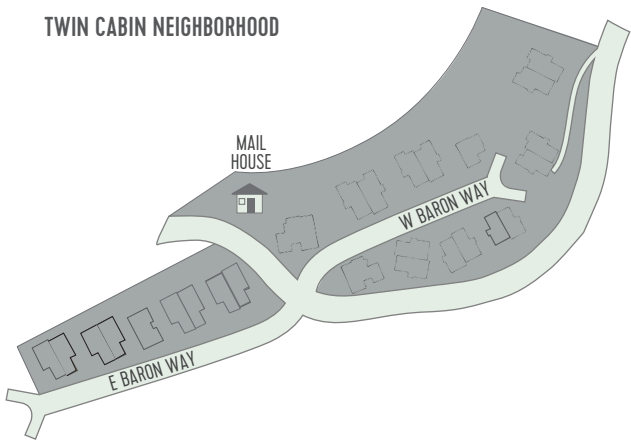

PRIVATE BLUE RIVER FISHING

SUMMIT SKY
RANCH

COMMUNITY MAP