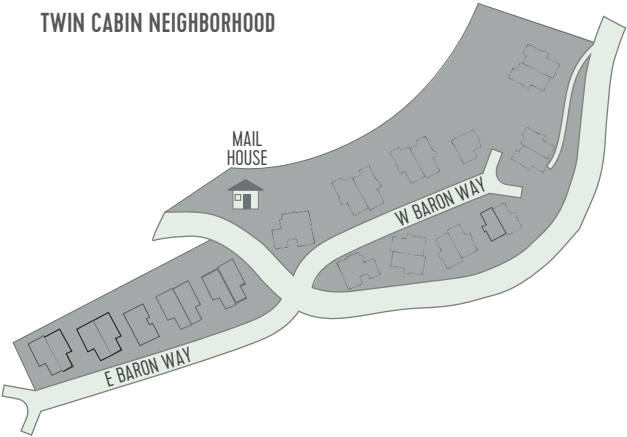

TWIN CABIN NEIGHBORHOOD

PRIVATE BLUE RIVER FISHING

SUMMIT SKY
RANCH

COMMUNITY MAP