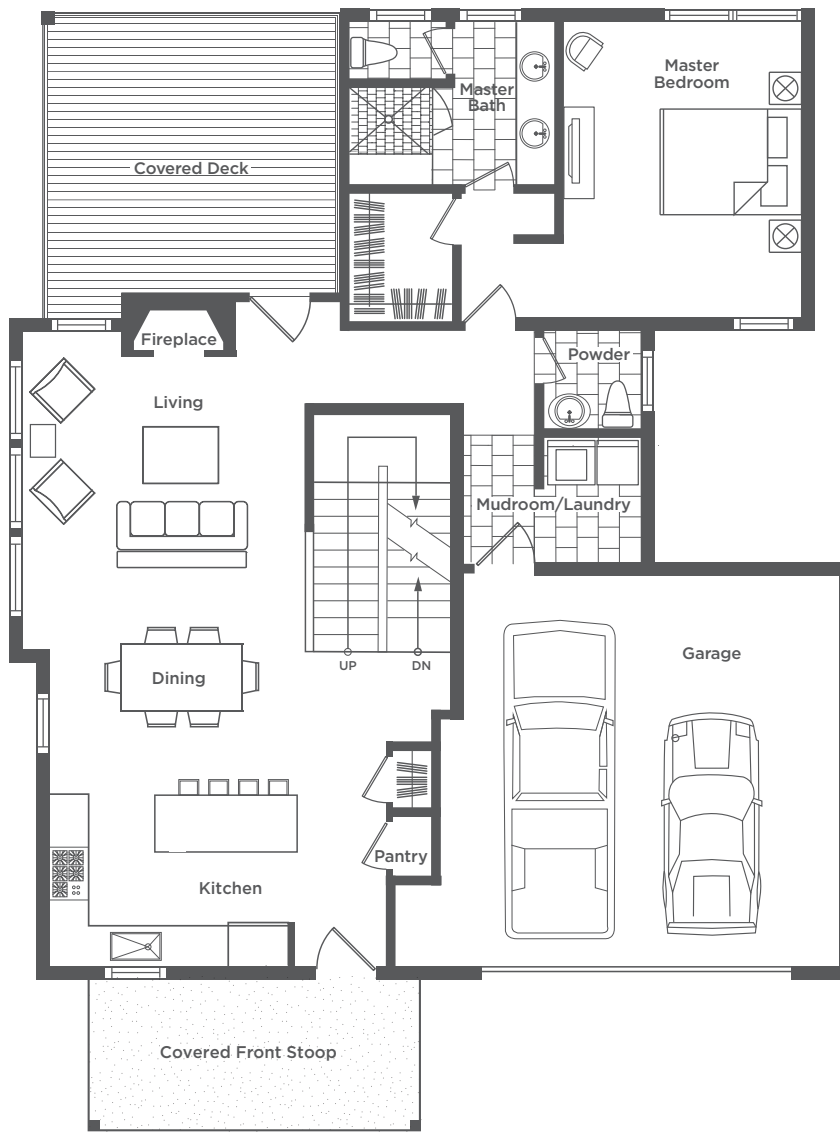

PTARMIGAN

2,720 SQ FT / 4 BEDROOMS / 4.5 BATHROOMS

MAIN LEVEL

All elements, designs, plans, renderings, prices and any other information presented hereon are for informational purposes only, are not guaranteed, and are subject to change or elimination without prior notice. Maps, floor plans are not to scale, and all measurements are approximate. Views are not guaranteed. Verify all items before purchasing. Summit Sky Ranch is a registered trademark of Maryland Creek Ranch, LLC and Maryland Creek Ranch Builders, LLC. Warning: The California Department of Real Estate has not inspected, examined, or qualified this offering.

PTARMIGAN

2,720 SQ FT / 4 BEDROOMS / 4.5 BATHROOMS

All elements, designs, plans, renderings, prices and any other information presented hereon are for informational purposes only, are not guaranteed, and are subject to change or elimination without prior notice. Maps, floor plans are not to scale, and all measurements are approximate. Views are not guaranteed. Verify all items before purchasing. Summit Sky Ranch is a registered trademark of Maryland Creek Ranch, LLC and Maryland Creek Ranch Builders, LLC. Warning: The California Department of Real Estate has not inspected, examined, or qualified this offering.