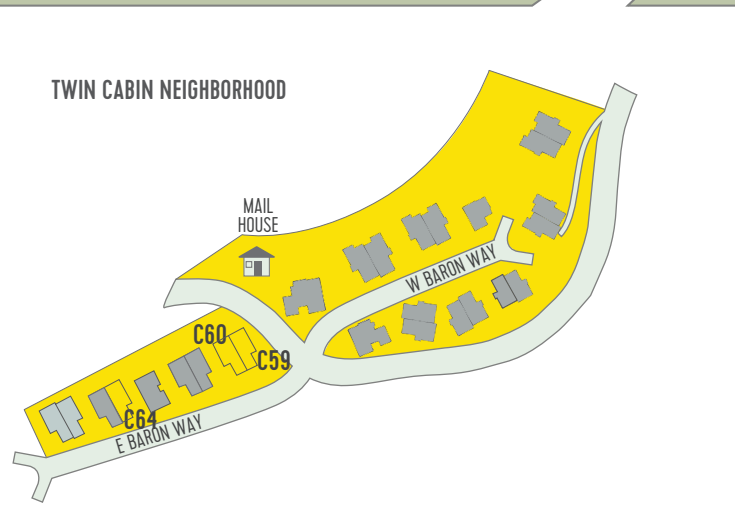

SUMMIT SKY
RANCH

COMMUNITY MAP