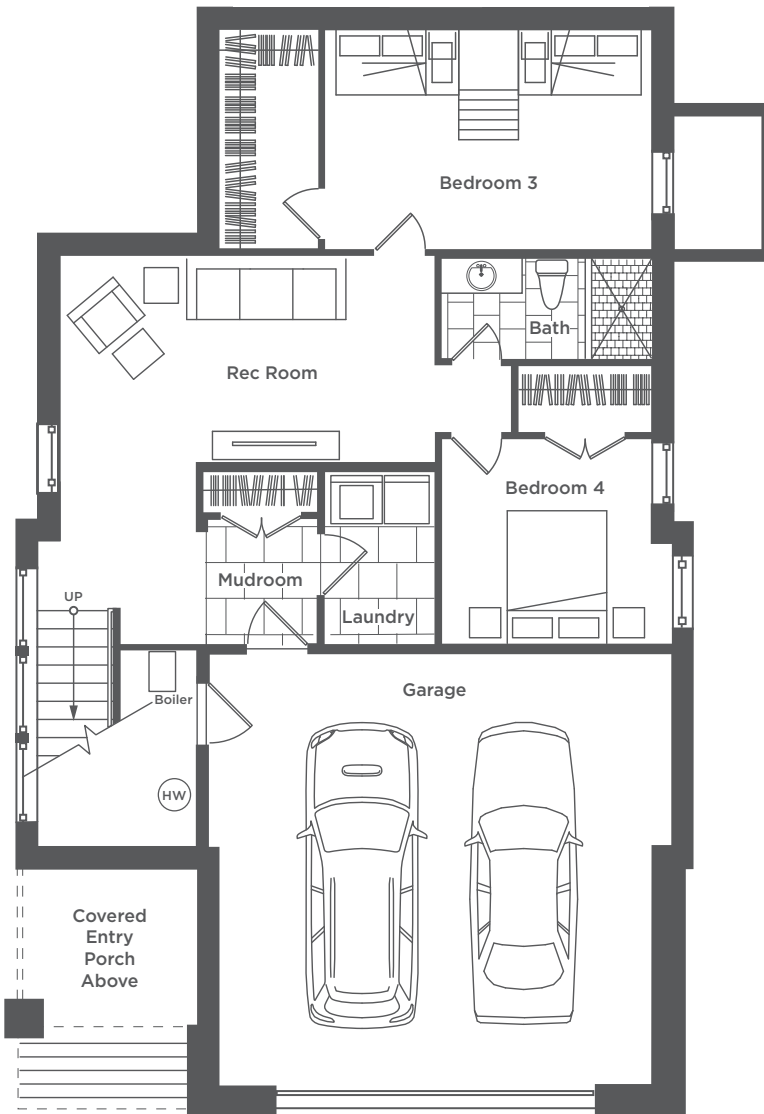

SUMMIT SKY
RANCH

SKY ASCENT

2,500 SQ FT / 4 BEDROOMS / 3.5 BATHROOMS

MAIN LEVEL

All elements, designs, plans, renderings, prices and any other information presented hereon are for informational purposes only, are not guaranteed, and are subject to change or elimination without prior notice. Maps, floor plans are not to scale, and all measurements are approximate. Views are not guaranteed. Verify all items before purchasing. Summit Sky Ranch is a registered trademark of Maryland Creek Ranch, LLC and Maryland Creek Ranch Builders, LLC.

SKY ASCENT

2,500 SQ FT / 4 BEDROOMS / 3.5 BATHROOMS

LOWER LEVEL

All elements, designs, plans, renderings, prices and any other information presented hereon are for informational purposes only, are not guaranteed, and are subject to change or elimination without prior notice. Maps, floor plans are not to scale, and all measurements are approximate. Views are not guaranteed. Verify all items before purchasing. Summit Sky Ranch is a registered trademark of Maryland Creek Ranch, LLC and Maryland Creek Ranch Builders, LLC.