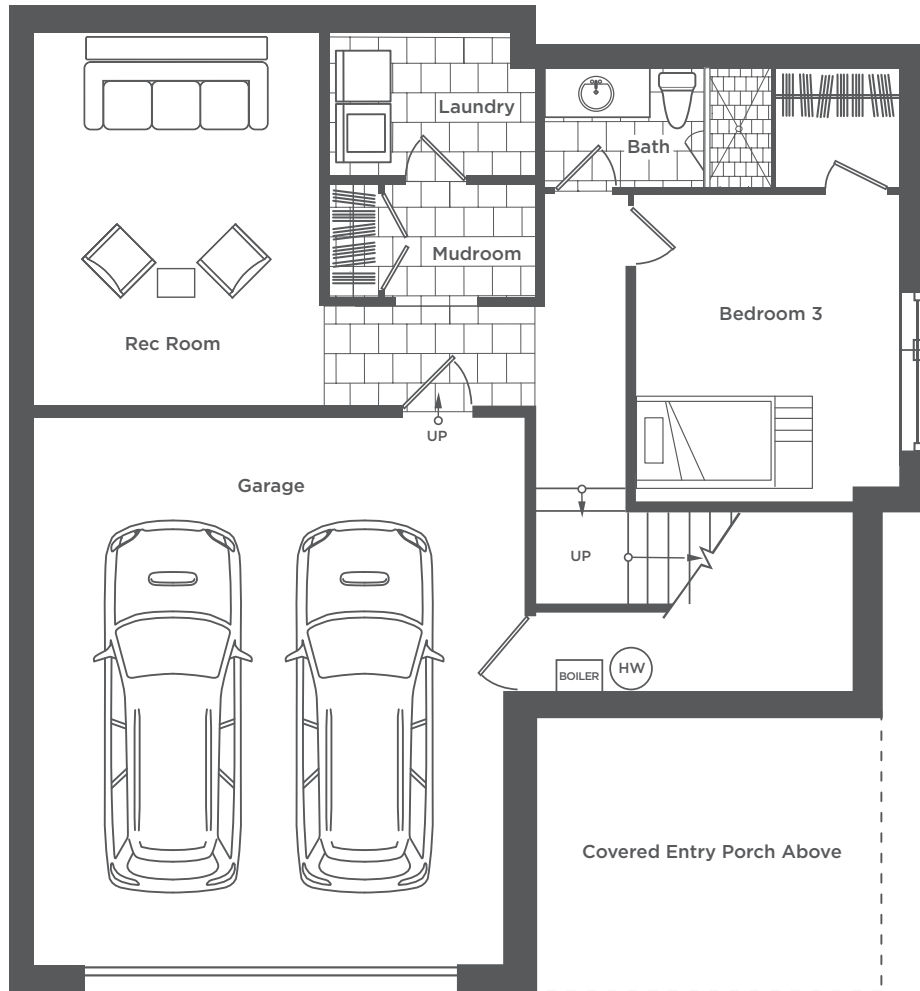

# THE LAKE ASCENT

2,150 SQ FT / 3 BEDROOMS / 3 BATHROOMS

MAIN LEVEL

*All elements, designs, plans, renderings, prices and any other information presented hereon are for informational purposes only, are not guaranteed, and are subject to change or elimination without prior notice. Maps, floor plans are not to scale, and all measurements are approximate. Views are not guaranteed. Verify all items before purchasing. Summit Sky Ranch is a registered trademark of Maryland Creek Ranch, LLC and Maryland Creek Ranch Builders, LLC.*

# THE LAKE ASCENT

2,150 SQ FT / 3 BEDROOMS / 3 BATHROOMS