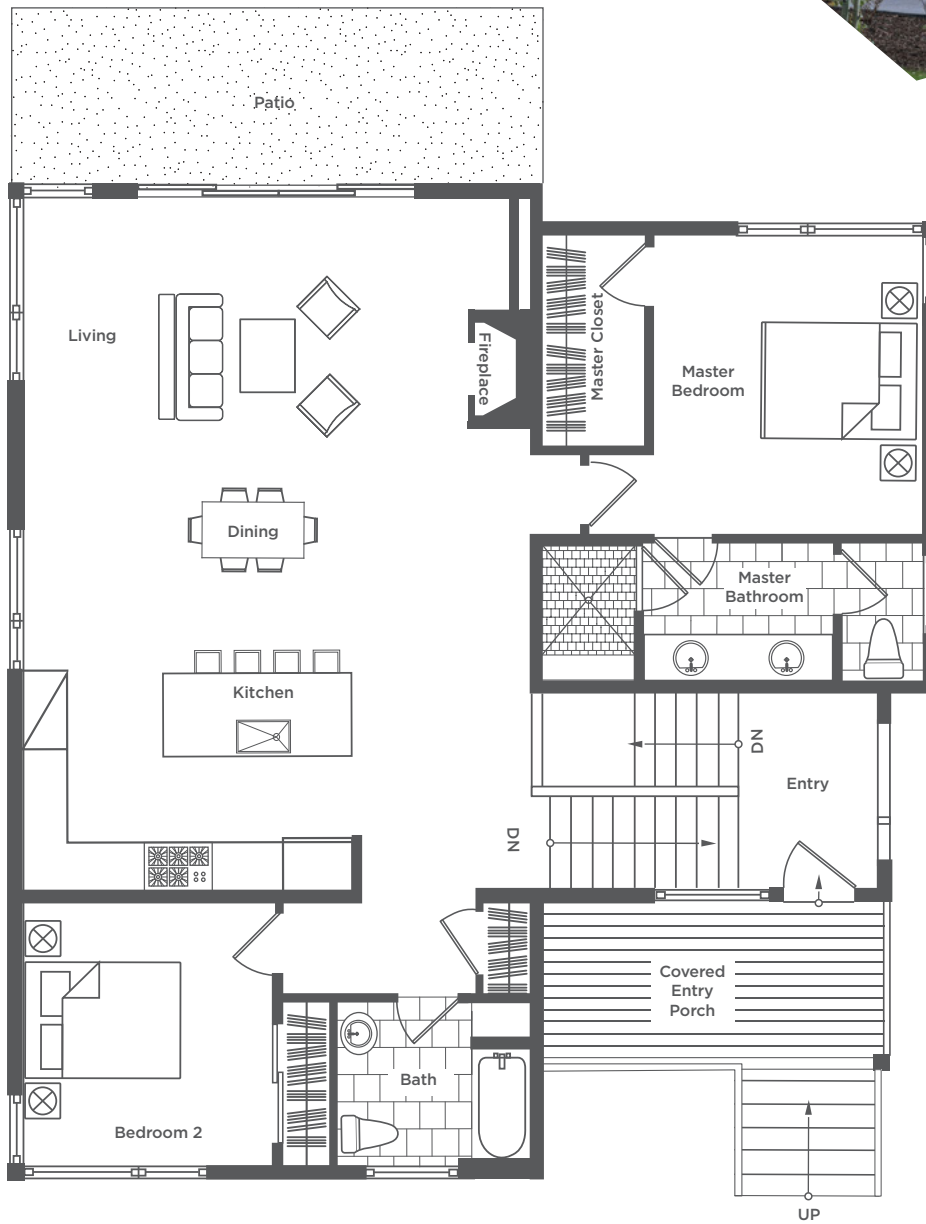

# THE LAKE ASCENT

2,150 SQ FT / 3 BEDROOMS / 3 BATHROOMS

MAIN LEVEL

*All elements, designs, plans, renderings, prices and any other information presented hereon are for informational purposes only, are not guaranteed, and are subject to change or elimination without prior notice. Maps, floor plans are not to scale, and all measurements are approximate. Views are not guaranteed. Verify all items before purchasing. Summit Sky Ranch is a registered trademark of Maryland Creek Ranch, LLC and Maryland Creek Ranch Builders, LLC.*

# THE LAKE ASCENT

2,150 SQ FT / 3 BEDROOMS / 3 BATHROOMS